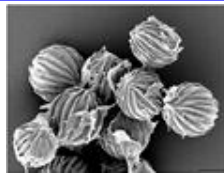

Image Library: Smut Fungi of Australia

Live link: <http://www.padil.gov.au:80/aus-smuts/>

3 Species returned from Query: Sorus position : roots, Sorus shape : long cylindrical

Isolepis Smut: Live link: <http://www.padil.gov.au:80/aus-smuts/Pest/Main/139934>