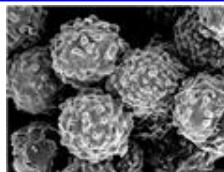

Entorrhiza casparyana (Magnus) Lagerh.
Basidiomycota, Entorrhizomycetes,
Entorrhizales, Entorrhizaceae
Reliability: High
Status: Native Australian Species

Results Generated:

Thursday, June 20, 2019

Click for live results:

<http://www.padil.gov.au:80/aus-smuts/Search?queryText1=&queryType1=All&sortType=CommonName&viewType=Details&pageSize=all&page=1&facetItems=7565+7512>

Image Library Sponsors: