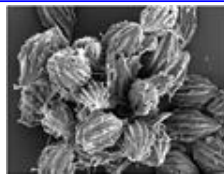

Image Library: Smut Fungi of Australia

Live link: <http://www.padil.gov.au:80/aus-smuts/>

3 Species returned from Query: Sorus position : roots, Sorus shape : long cylindrical

Isolepis Smut: Live link: <http://www.padil.gov.au:80/aus-smuts/Pest/Main/139934>

Entorrhiza globoidea Vánky
Basidiomycota, Entorrhizomycetes,
Entorrhizales, Entorrhizaceae
Reliability: High
Status: Native Australian Species

Isolepis Smut: Live link: <http://www.padil.gov.au:80/aus-smuts/Pest/Main/139936>