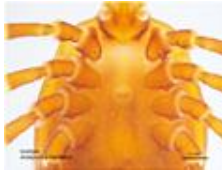

### 3 Species returned from Query: Taxonomy: Acari

**Neocaeculus imperfectus:** Live link: <http://www.padil.gov.au:80/barrow-island/Pest/Main/143085>

*Neocaeculus imperfectus* Taylor,  
Gunawardene & Kinnear  
(Acari: Trombidiformes: Caeculidae)  
Reliability: High  
Status: Native to Barrow Island

**Tick - Amblyomma triguttatum:** Live link: <http://www.padil.gov.au:80/barrow-island/Pest/Main/138147>

*Amblyomma triguttatum* Koch  
(Acari: Ixodida: Ixodidae)  
Reliability: High  
Status: Native to Barrow Island