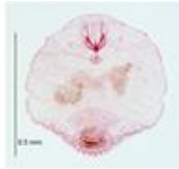

No Image Available

No Image Available

PaDIL

PaDIL

Phenacoccus madeirensis Green
(Hemiptera: Pseudococcidae)
Reliability: High
Status: 0 Unknown

Nematode: Live link: <http://www.padil.gov.au:80/maf-border/Pest/Main/142619>

Hemicriconemoides mangiferae Siddiqi,
1961
(Nematoda: Tylenchida: Criconematidae)
Reliability: High
Status: 0 Unknown

Nematode: Live link: <http://www.padil.gov.au:80/maf-border/Pest/Main/142625>

Xiphinema insigne Loos, 1949
(Nematoda: Dorylaimida: Xiphinematidae)
Reliability: High
Status: 0 Unknown

Proteus Scale: Live link: <http://www.padil.gov.au:80/maf-border/Pest/Main/142947>

Parlatoria proteus (Curtis)
(Hemiptera: Diaspididae)
Reliability: High
Status: 0 Unknown

Rice Bug: Live link: <http://www.padil.gov.au:80/maf-border/Pest/Main/142913>

Leptocorisa acuta (Amyot & Serville,
1843)
(Hemiptera: Alydidae)
Reliability: High
Status: 0 Unknown

Southern Root-knot Nematode: Live link: <http://www.padil.gov.au:80/maf-border/Pest/Main/141261>

Meloidogyne incognita (Kofoid & White,
1919) Chitwood, 1949
(Nematoda: Aphelenchida:
Meloidogynidae: Meloidogyninae)
Reliability: High
Status: 0 Unknown

Spherical Mealybug: Live link: <http://www.padil.gov.au:80/maf-border/Pest/Main/142946>

No Image Available

No Image Available

PaDIL

PaDIL

Nipaecoccus viridis (Newstead)
(Hemiptera: Pseudococcidae)
Reliability: High
Status: 0 Unknown

Results Generated:

Sunday, September 15, 2019