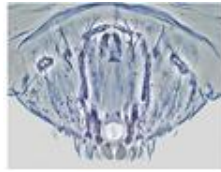

Image Library: New Zealand Biosecurity

Live link: <http://www.padil.gov.au:80/maf-border/>

1 Species returned from Query: Commodity Type : Kiwifruit, Distribution : Palearctic

Greedy Scale: Live link: <http://www.padil.gov.au:80/maf-border/Pest/Main/141284>

Hemiberlesia rapax (Comstock, 1881)

(Hemiptera: Diaspididae)

Reliability: High

Status: 0 Unknown

Results Generated:

Wednesday, June 26, 2019

Click for live results:

[http://www.padil.gov.au:80/maf-](http://www.padil.gov.au:80/maf-border/Search?queryText1=&queryType1=All&sortType=CommonName&viewType=Details&pageSize=all&page=1&facetItems=8903+9227)