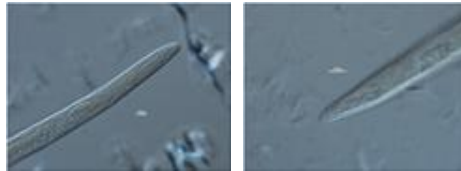

Image Library: New Zealand Biosecurity

Live link: <http://www.padil.gov.au:80/maf-border/>

16 Species returned from Query: Groups : Nematodes / Roundworms, Distribution : Oceania

Banana Root Nematode: Live link: <http://www.padil.gov.au:80/maf-border/Pest/Main/142620>

No Image Available

Pratylenchus coffeae (Zimmermann, 1898)
Filipjev & Schuurmans Steckhoven, 1941
(Nematoda: Tylenchida: Pratylenchidae)
Reliability: High
Status: 0 Unknown

Burrowing Nematode: Live link: <http://www.padil.gov.au:80/maf-border/Pest/Main/141263>