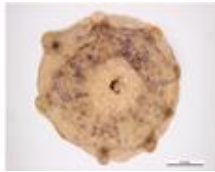

Image Library: Seed Library

Live link: <http://www.padil.gov.au:80/seeds/>

3 Species returned from Query: Seed shape : Subulate

Annual ragweed : Live link: <http://www.padil.gov.au:80/seeds/Pest/Main/142162>

Ambrosia artemisiifolia Linnaeus, C (1753)
(Magnoliophyta: Magnoliopsida:
Asterales: Asteraceae)
Reliability: High
Status: High

Common Oat: Live link: <http://www.padil.gov.au:80/seeds/Pest/Main/141929>

Avena sativa Linnaeus, C (1753)
(Magnoliophyta: Liliopsida: Cyperales:
Poaceae)
Reliability: High
Status: High

Slender Buffel Grass : Live link: <http://www.padil.gov.au:80/seeds/Pest/Main/142581>

Cenchrus ciliaris Linnaeus, C (1753)
(Magnoliophyta: Liliopsida: Cyperales:
Poaceae)
Reliability: High
Status: High