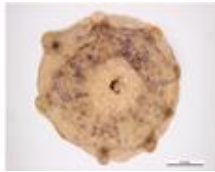

## Image Library: Seed Library

Live link: <http://www.padil.gov.au:80/seeds/>

1 Species returned from Query: Seed shape : Subulate, Seed sculpture : Hooked spikes

**Annual ragweed** : Live link: <http://www.padil.gov.au:80/seeds/Pest/Main/142162>

*Ambrosia artemisiifolia* Linnaeus, C  
(1753)

(Magnoliophyta: Magnoliopsida:

Asterales: Asteraceae )

Reliability: High

Status: High