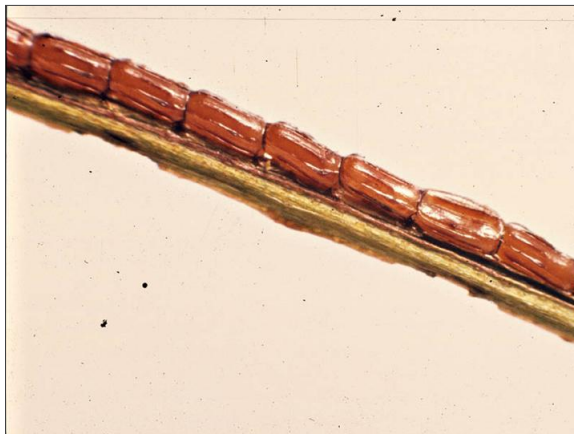

Unlabelled
Eggs: Copyright Peter Kelly Museums
Victoria

Results Generated:

Thursday, March 4, 2021