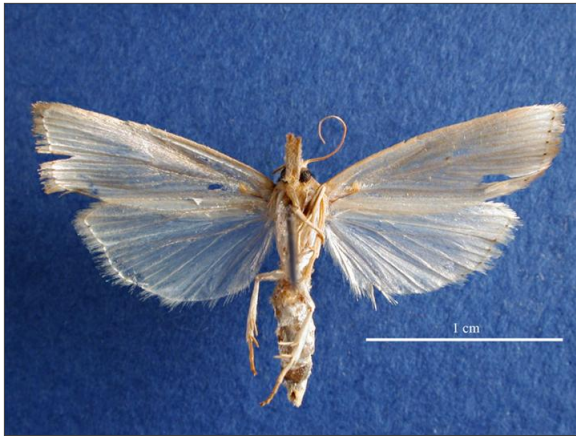

## 2.6. References

Dekle GW. 1976. Illustrated key to caterpillars on corn. Florida Department of Agriculture and Consumer Services Division of Plant Industry Bulletin 4. 16 pp. Dyar HG, Heinrich C. 1927. The American moths of the genus *Diatraea* and allies. Proceedings of the U.S. Natural Museum 71:1-48. Long WH, Hensley SD. 1972. Insect pests of sugar cane. Annual Review of Entomology 17:149- 176. Roe RM. 1981. A bibliography of the sugarcane borer, *Diatraea saccharalis* (Fabricius), 1887- 1980. USDA, ARS. ARM-S 20. 101 pp.

## 2.7. Web Links

**Life Cycle and Description:** [http://creatures.ifas.ufl.edu/field/sugarcane\\_borer.htm](http://creatures.ifas.ufl.edu/field/sugarcane_borer.htm)

### 3. Diagnostic Images

**Dorsal View - Female:** Rebecca Graham  
Department of Agriculture Western Australia

**Dorsal View - Male:** Rebecca Graham  
Department of Agriculture Western Australia

**Head Dorsal View:** Willow Warren  
Department of Agriculture Western Australia

**Head Front View:** Willow Warren  
Department of Agriculture Western Australia

**Head Side View:** Willow Warren  
Department of Agriculture Western Australia

**Head Side View:** Willow Warren  
Department of Agriculture Western Australia