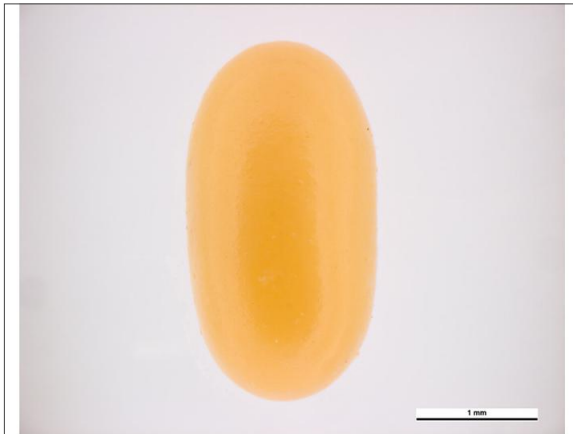

Seed colour: Variable - red/yellow, Variable - yellow/orange

Seed length: 2.1-4mm

Seed sculpture: Smooth

Seed shape: Reniform

2.4. Other Names

Crotalaria brevidens var. *intermedia* (Benth)

Ethiopian rattlebox

2.5. Diagnostic Notes

Pictured: Seed(s)

Description

Seed Colour: Variable - red/yellow, Variable - yellow/orange

Seed Length: 2 - 4mm

Seed Sculpture: Smooth

Seed Shape: Reniform (Kidney shaped)

3. Diagnostic Images

Australian \$2 Coin with seeds
Coin compare: Clare McLellan Museums
Victoria

Seed Project
Group Image: Clare McLellan Museums
Victoria

Seed Project
Seed Dorsal: Clare McLellan Museums
Victoria

Seed Project
Seed Hilum: Clare McLellan Museums
Victoria